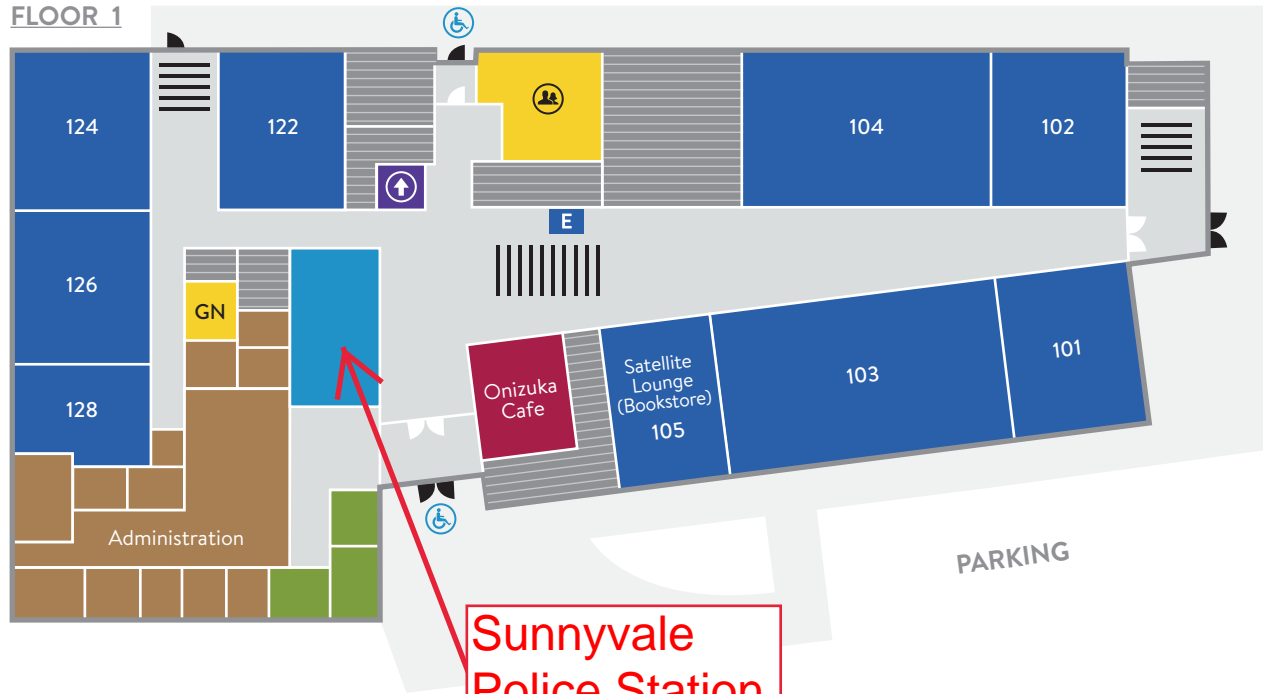

- Classroom
- Restroom
- Counseling & Financial Aid
- Admissions & Records
- Administration
- Cafe
- Elevator
- Student Resource Center
- Storage

- ≡ Stairs
- ♿ Accessible Entrance
- GN Gender Neutral Restroom
- E Emergency Call Box
- ▨ Vending Machine

FLOOR 1

FLOOR 2

PARKING

PARKING

PARKING

North Mathilda Avenue